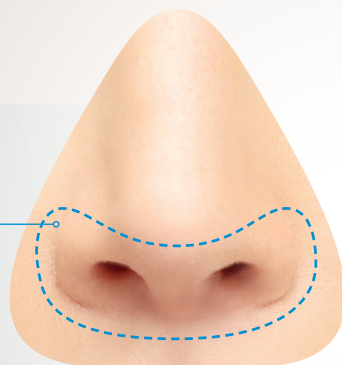

Two seal sizes

Extra Small-Small and Medium-Large.

Extra-thin, soft seal

Sealing region made of extra-thin (0.25 mm) soft silicone to provide a gentle seal.

Versatile pillows

Versatile pillow geometry to fit a wide range of nostril sizes.

Stabilizing side supports

Side supports designed to reduce the likelihood of the seal dislodging during sleep.

A gentle, soft seal

The AirPillow™ seal inflates to form a gentle ‘pillow’ of air and seals in and around the nose.

F&P AirPillow™ Nasal Pillows Seal

Seals in and around
the nose

Traditional Nasal Pillows Seal

Seals directly in the
nostrils

Fitting your F&P Brevida™

Step 1.
Hold the silicone seal away from your nose and use your fingers to carefully spread open the soft side supports of the silicone seal and then guide the two openings into your nostrils.