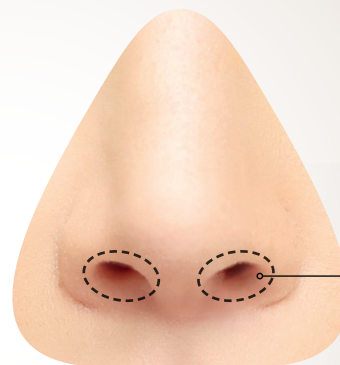

Two seal sizes

Extra Small-Small and Medium-Large.

Extra-thin, soft seal

Sealing region made of extra-thin (0.25 mm) soft silicone to provide a gentle seal.

Versatile pillows

Versatile pillow geometry to fit a wide range of nostril sizes.

Stabilizing side supports

Side supports designed to reduce the likelihood of the seal dislodging during sleep.

A gentle, soft seal

The AirPillow™ seal inflates to form a gentle ‘pillow’ of air and seals in and around the nose.

F&P AirPillow™ Nasal Pillows Seal

Seals in and around
the nose

Traditional Nasal Pillows Seal

Seals directly in the
nostrils

Fitting your F&P Brevida™

Step 1.
Hold the silicone seal away from your nose and use your fingers to carefully spread open the soft side supports of the silicone seal and then guide the two openings into your nostrils.