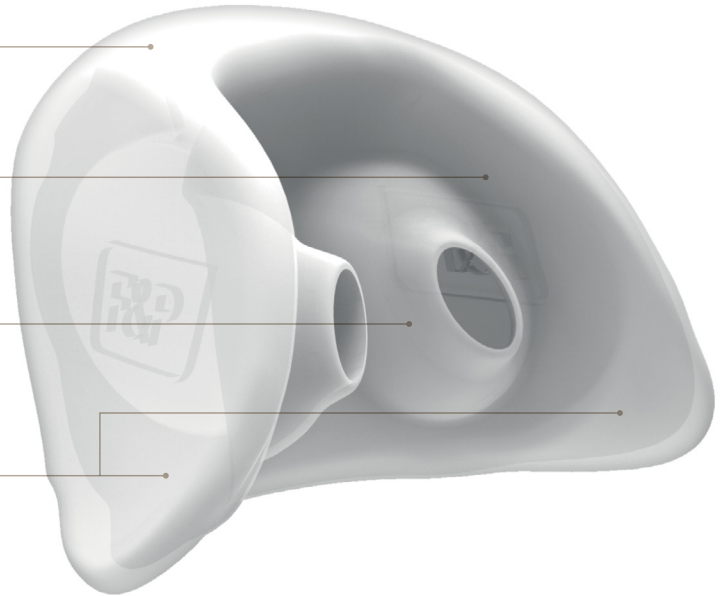

Provided for your reference by

cpapXchange.com

F&P Brevida™ Key features and benefits

Adjustable Headgear

Adjustable headgear which is designed to stay in place during sleep.

AirPillow™ Seal

The innovative AirPillow™ inflates to form a gentle and effective seal.

Two seal sizes

Extra Small-Small and Medium-Large.

Extra-thin, soft seal

Sealing region made of extra-thin (0.25 mm) soft silicone to provide a gentle seal.

Versatile pillows

Versatile pillow geometry to fit a wide range of nostril sizes.

Stabilizing side supports

Side supports designed to reduce the likelihood of the seal dislodging during sleep.

A gentle, soft seal

The AirPillow™ seal inflates to form a gentle ‘pillow’ of air and seals in and around the nose.

F&P AirPillow™ Nasal Pillows Seal

Seals in and around
the nose

Traditional Nasal Pillows Seal

Seals directly in the
nostrils

Fitting your F&P Brevida™

Step 1.
Hold the silicone seal away from your nose and use your fingers to carefully spread open the soft side supports of the silicone seal and then guide the two openings into your nostrils.